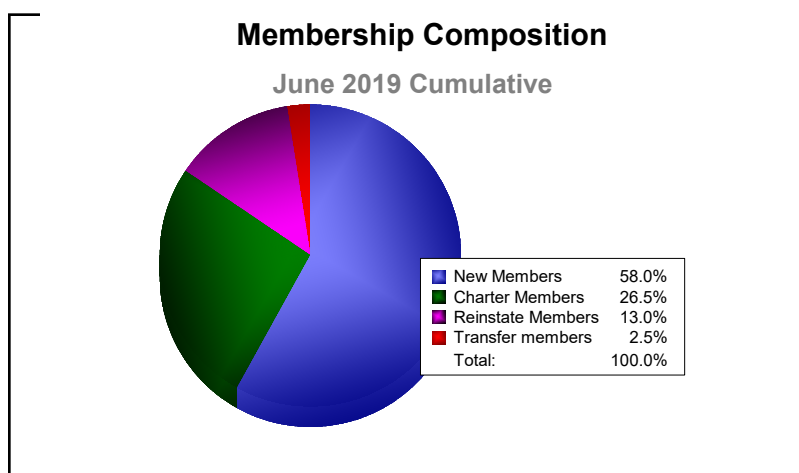

Year	New Clubs	Dropped Clubs	Gain/ Loss Clubs	New Members	Charter Members	Reinstate Members	Transfer Members	Total Member Added	Total Members Dropped	Gain/ Loss Members
2014-2015	0	0	0	84	11	53	7	155	-269	-114
2015-2016	0	-1	-1	98	7	2	6	113	-131	-18
2016-2017	0	-3	-3	134	0	16	1	151	-137	14
2017-2018	0	0	0	84	4	0	0	88	-138	-50
2018-2019	2	0	2	94	43	21	4	162	-153	9
Average	0	-1	0	99	13	18	4	134	-166	-32

Year	New Clubs	Dropped Clubs	Gain/ Loss Clubs	New Members	Charter Members	Reinstate Members	Transfer Members	Total Member Added	Total Members Dropped	Gain/ Loss Members
2014-2015	0	0	0	0	0	0	0	0	-1	-1
2015-2016	0	0	0	0	0	0	0	0	0	0
2016-2017	0	0	0	1	0	0	0	1	0	1
2017-2018	0	0	0	0	0	0	0	0	0	0
2018-2019	0	0	0	0	0	0	0	0	0	0
Average	0	0	0	0	0	0	0	0	0	0