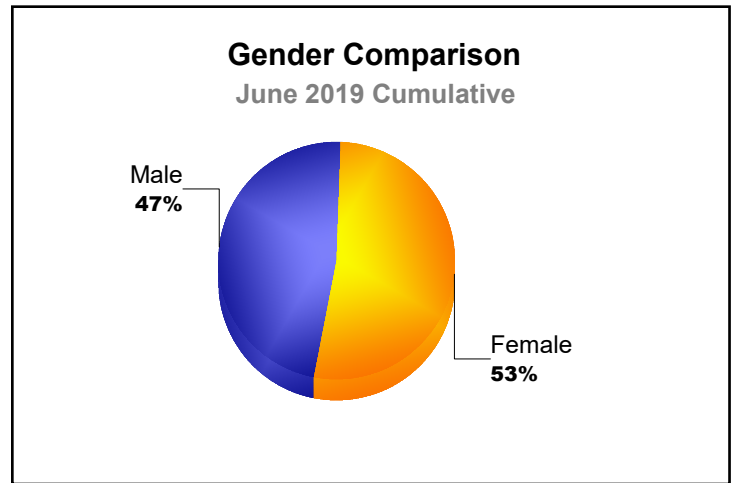

Year	New Clubs	Dropped Clubs	Gain/ Loss Clubs	New Members	Charter Members	Reinstate Members	Transfer Members	Total Member Added	Total Members Dropped	Gain/ Loss Members
2014-2015	0	0	0	84	11	53	7	155	-269	-114
2015-2016	0	-1	-1	98	7	2	6	113	-131	-18
2016-2017	0	-3	-3	134	0	16	1	151	-137	14
2017-2018	0	0	0	84	4	0	0	88	-138	-50
2018-2019	2	0	2	94	43	21	4	162	-153	9
Average	0	-1	0	99	13	18	4	134	-166	-32