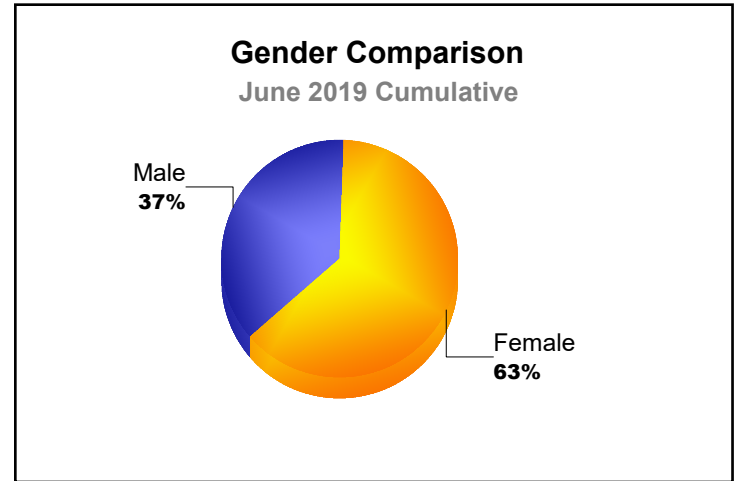

Year	New Clubs	Dropped Clubs	Gain/ Loss Clubs	New Members	Charter Members	Reinstate Members	Transfer Members	Total Member Added	Total Members Dropped	Gain/ Loss Members
2014-2015	0	0	0	0	0	0	0	0	-1	-1
2015-2016	0	0	0	0	0	0	0	0	0	0
2016-2017	0	0	0	1	0	0	0	1	0	1
2017-2018	0	0	0	0	0	0	0	0	0	0
2018-2019	0	0	0	0	0	0	0	0	0	0
Average	0	0	0	0	0	0	0	0	0	0