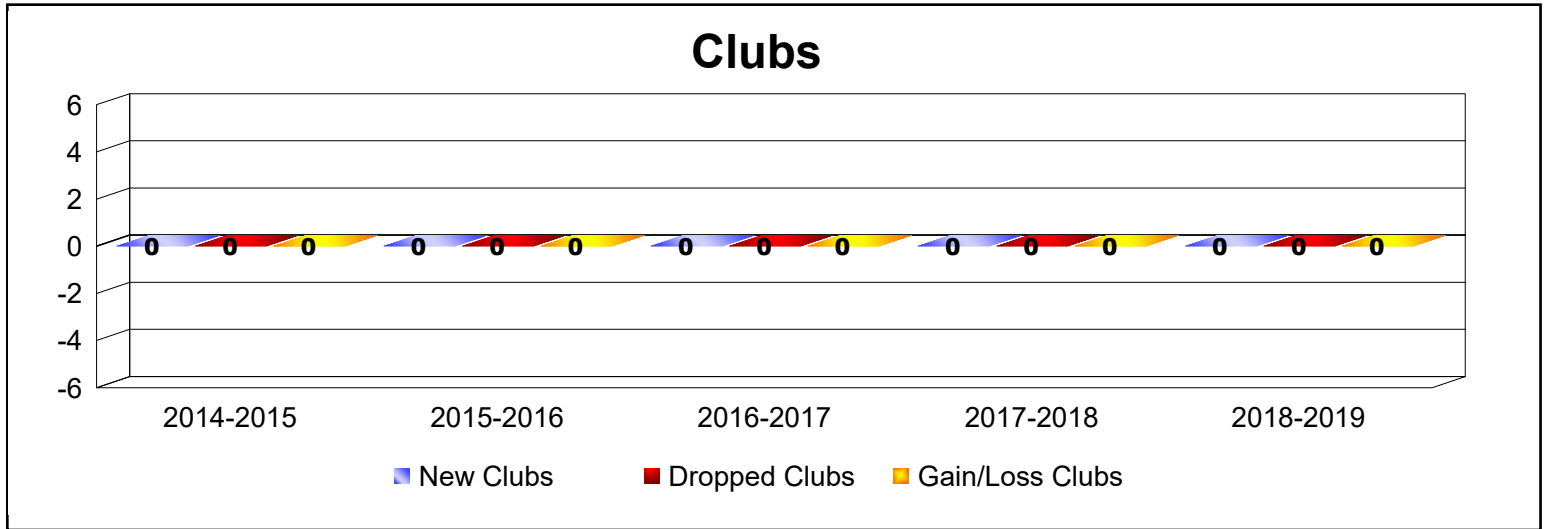

Year	New Clubs	Dropped Clubs	Gain/ Loss Clubs	New Members	Charter Members	Reinstate Members	Transfer Members	Total Member Added	Total Members Dropped	Gain/ Loss Members
2014-2015	0	0	0	84	11	53	7	155	-269	-114
2015-2016	0	-1	-1	98	7	2	6	113	-131	-18
2016-2017	0	-3	-3	134	0	16	1	151	-137	14
2017-2018	0	0	0	84	4	0	0	88	-138	-50
2018-2019	2	0	2	94	43	21	4	162	-153	9
Average	0	-1	0	99	13	18	4	134	-166	-32

Year	New Clubs	Dropped Clubs	Gain/ Loss Clubs	New Members	Charter Members	Reinstate Members	Transfer Members	Total Member Added	Total Members Dropped	Gain/ Loss Members
2014-2015	0	0	0	0	0	0	0	0	-1	-1
2015-2016	0	0	0	0	0	0	0	0	0	0
2016-2017	0	0	0	1	0	0	0	1	0	1
2017-2018	0	0	0	0	0	0	0	0	0	0
2018-2019	0	0	0	0	0	0	0	0	0	0
Average	0	0	0	0	0	0	0	0	0	0