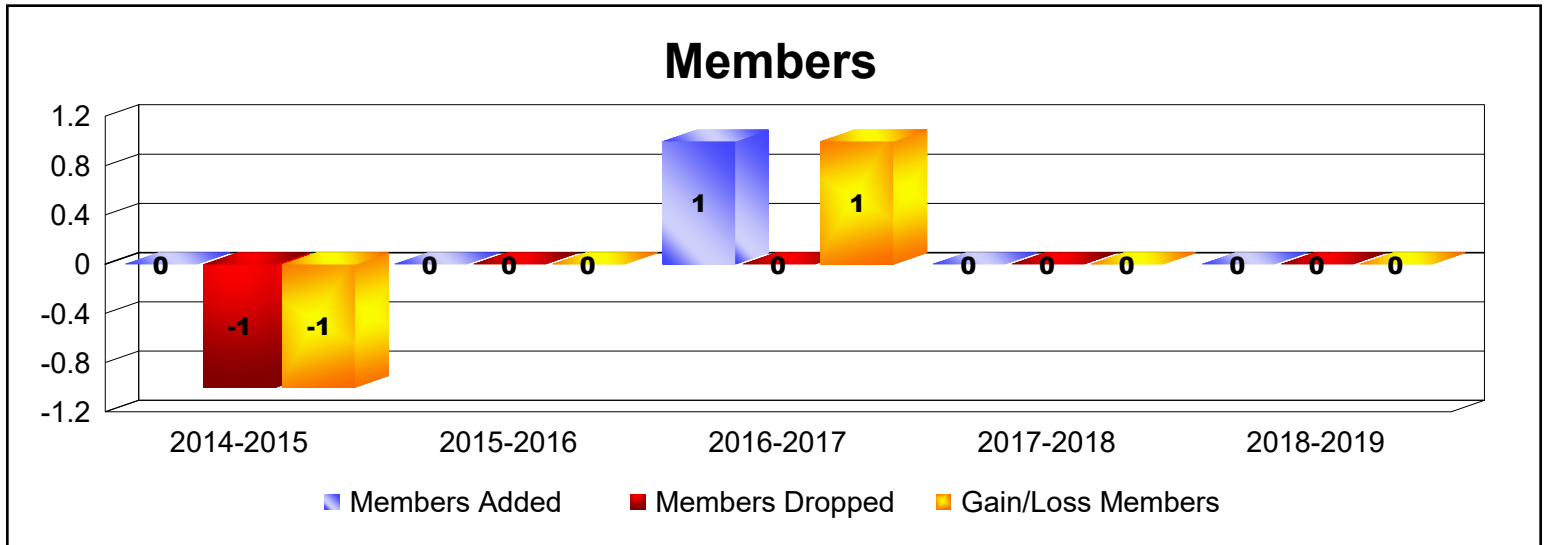

Year	New Clubs	Dropped Clubs	Gain/ Loss Clubs	New Members	Charter Members	Reinstate Members	Transfer Members	Total Member Added	Total Members Dropped	Gain/ Loss Members
2014-2015	0	0	0	84	11	53	7	155	-269	-114
2015-2016	0	-1	-1	98	7	2	6	113	-131	-18
2016-2017	0	-3	-3	134	0	16	1	151	-137	14
2017-2018	0	0	0	84	4	0	0	88	-138	-50
2018-2019	2	0	2	94	43	21	4	162	-153	9
Average	0	-1	0	99	13	18	4	134	-166	-32

Year	New Clubs	Dropped Clubs	Gain/ Loss Clubs	New Members	Charter Members	Reinstate Members	Transfer Members	Total Member Added	Total Members Dropped	Gain/ Loss Members
2014-2015	0	0	0	0	0	0	0	0	-1	-1
2015-2016	0	0	0	0	0	0	0	0	0	0
2016-2017	0	0	0	1	0	0	0	1	0	1
2017-2018	0	0	0	0	0	0	0	0	0	0
2018-2019	0	0	0	0	0	0	0	0	0	0
Average	0	0	0	0	0	0	0	0	0	0