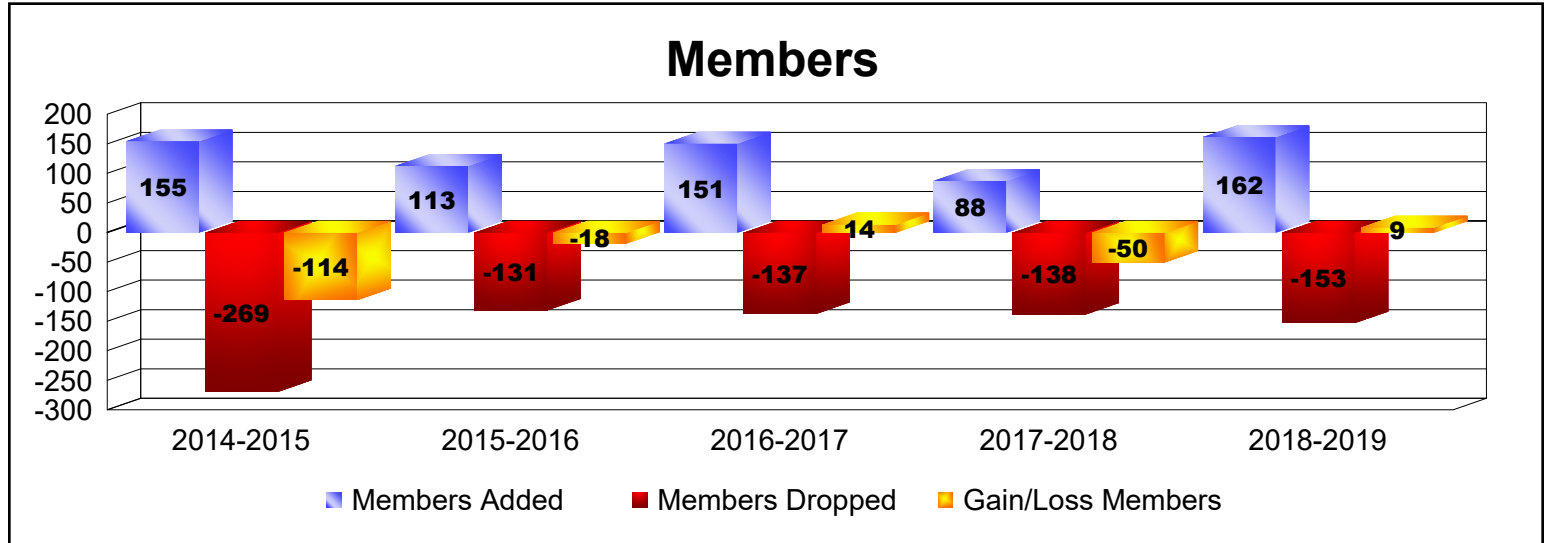

Year	New Clubs	Dropped Clubs	Gain/ Loss Clubs	New Members	Charter Members	Reinstate Members	Transfer Members	Total Member Added	Total Members Dropped	Gain/ Loss Members
2014-2015	0	0	0	84	11	53	7	155	-269	-114
2015-2016	0	-1	-1	98	7	2	6	113	-131	-18
2016-2017	0	-3	-3	134	0	16	1	151	-137	14
2017-2018	0	0	0	84	4	0	0	88	-138	-50
2018-2019	2	0	2	94	43	21	4	162	-153	9
Average	0	-1	0	99	13	18	4	134	-166	-32

Year	New Clubs	Dropped Clubs	Gain/ Loss Clubs	New Members	Charter Members	Reinstate Members	Transfer Members	Total Member Added	Total Members Dropped	Gain/ Loss Members
2014-2015	0	0	0	0	0	0	0	0	-1	-1
2015-2016	0	0	0	0	0	0	0	0	0	0
2016-2017	0	0	0	1	0	0	0	1	0	1
2017-2018	0	0	0	0	0	0	0	0	0	0
2018-2019	0	0	0	0	0	0	0	0	0	0
Average	0	0	0	0	0	0	0	0	0	0