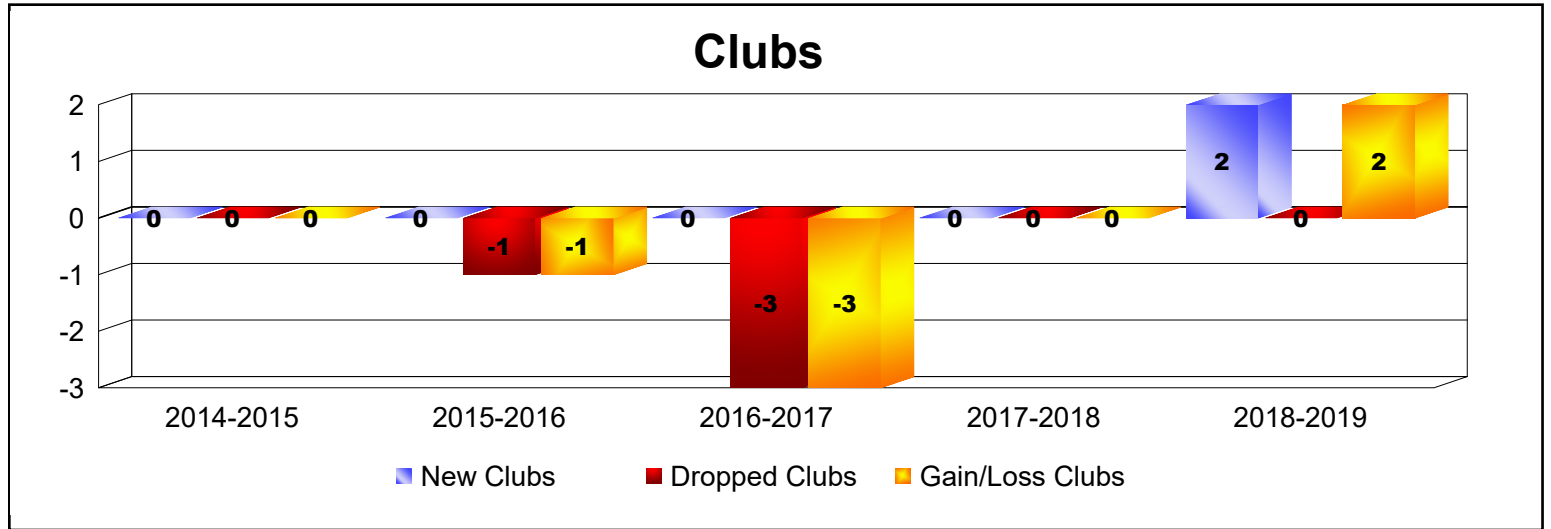

Year	New Clubs	Dropped Clubs	Gain/ Loss Clubs	New Members	Charter Members	Reinstate Members	Transfer Members	Total Member Added	Total Members Dropped	Gain/ Loss Members
2014-2015	0	0	0	84	11	53	7	155	-269	-114
2015-2016	0	-1	-1	98	7	2	6	113	-131	-18
2016-2017	0	-3	-3	134	0	16	1	151	-137	14
2017-2018	0	0	0	84	4	0	0	88	-138	-50
2018-2019	2	0	2	94	43	21	4	162	-153	9
Average	0	-1	0	99	13	18	4	134	-166	-32

Year	New Clubs	Dropped Clubs	Gain/ Loss Clubs	New Members	Charter Members	Reinstate Members	Transfer Members	Total Member Added	Total Members Dropped	Gain/ Loss Members
2014-2015	0	0	0	0	0	0	0	0	-1	-1
2015-2016	0	0	0	0	0	0	0	0	0	0
2016-2017	0	0	0	1	0	0	0	1	0	1
2017-2018	0	0	0	0	0	0	0	0	0	0
2018-2019	0	0	0	0	0	0	0	0	0	0
Average	0	0	0	0	0	0	0	0	0	0